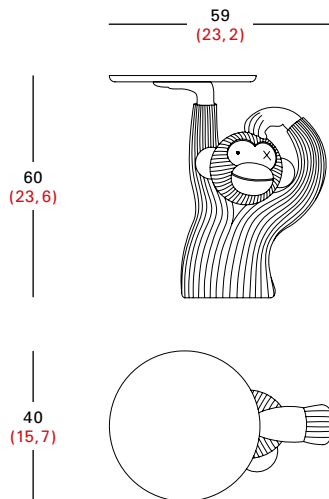

Monkey side table

PHOTOGRAPHERS
Eugeni Aguiló
Manu Da Costa
Nienke Klunder
Mermelada Studio

Product specifications are for general information only. BD reserves the right to change designs and finishes without prior notice.

Measurements in cm.
Measurements in inches.

Jaime Hayon