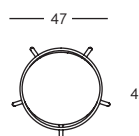

TECHNICAL SPECIFICATION

Jamaica Stool

PEPE CORTÉS
2015

COMPONENTS, MATERIALS and FINISHES

Structure of 5 legs in chromed steel tubes. Available in three different heights. The swivel mechanised system at the base of the seat is made of steel.

Swivel seat in two versions:

- Aluminium: Bright polished cast aluminium AG3 and anodised silver.
- Wood: Solid varnished beech.

Rotation system in aluminum or steel (depending on the seat version) with nylon 6.6 caps.

Wheels are made of polyamide and reinforced with a grey band for hard floors. Load capacity: 35 Kg per wheel.

Standard stool GLIDERS/STOPPERS are made of PE (Polyethylene).

Hardware/tools are in steel.

DIMENSIONS and WEIGHTS

Aluminium

	DIMENSIONS	WEIGHTS
High	51 x 48 x h. 81 cm 20" x 19" x h. 32"	4,2Kg 9,2 lbs
Medium	47 x 43 x h. 71cm 18 1/2" x 17" x h. 28"	3,9Kg 8,6 lbs
Low + wheels	43 x 40 x h. 49 cm 17" x 15 3/4" x h. 19 1/4"	3,2Kg 7 lbs

Wood

	DIMENSIONS	WEIGHTS
High	51 x 48 x h. 83 cm 20" x 19" x h. 32"	5,2Kg 11,5 lbs
Medium	47 x 43 x h. 73 cm 18 1/2" x 17" x h. 28"	4,9Kg 10,8 lbs
Low + wheels	43 x 40 x h. 51 cm 17" x 15 3/4" x h. 20"	4,2Kg 9,2 lbs

PACKAGING

Each stool is individually protected and packed within a cardboard box

	DIMENSIONS	WEIGHTS
High	54 x 52 x h. 86 cm 21 1/4" x 20 1/2" x h. 33 3/4"	8,5 Kg 18,3 lbs
Medium	50 x 46 x h. 78 cm 19 3/4" x 11" x h. 30 3/4"	7,5 Kg 16,5 lbs
Low + wheels	45 x 45 x h. 58 cm 17 3/4" x 17 3/4" x h. 22 3/4"	6 Kg 13,2 lbs

(Individual weights and measurements do not include a pallet.)

Wood -Medium