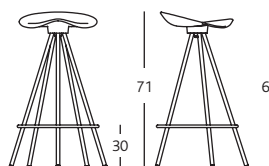

Aluminium

	DIMENSIONS	WEIGHTS
High	51 x 48 x h. 81 cm 20" x 19" x h. 32"	4,2Kg 9,2 lbs
Medium	47 x 43 x h. 71cm 18 1/2" x 17" x h. 28"	3,9Kg 8,6 lbs
Low + wheels	43 x 40 x h. 49 cm 17" x 15 3/4" x h. 19 1/4"	3,2Kg 7 lbs

Wood

	DIMENSIONS	WEIGHTS
High	51 x 48 x h. 83 cm 20" x 19" x h. 32"	5,2Kg 11,5 lbs
Medium	47 x 43 x h. 73 cm 18 1/2" x 17" x h. 28"	4,9Kg 10,8 lbs
Low + wheels	43 x 40 x h. 51 cm 17" x 15 3/4" x h. 20"	4,2Kg 9,2 lbs

PACKAGING

Each stool is individually protected and packed within a cardboard box

	DIMENSIONS	WEIGHTS
High	54 x 52 x h. 86 cm 21 1/4" x 20 1/2" x h. 33 3/4"	8,5 Kg 18,3 lbs
Medium	50 x 46 x h. 78 cm 19 3/4" x 11" x h. 30 3/4"	7,5 Kg 16,5 lbs
Low + wheels	45 x 45 x h. 58 cm 17 3/4" x 17 3/4" x h. 22 3/4"	6 Kg 13,2 lbs

(Individual weights and measurements do not include a pallet.)

Aluminium - High

Wood - High

Aluminium - Medium

Wood -Medium

TESTS

In accordance with UNE EN16139:2013 L2 severe use. "Furniture, strength, durability and safety. Non-domestic seating."