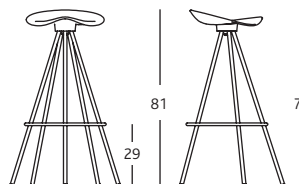

PACKAGING

Each stool is individually protected and packed within a cardboard box

	DIMENSIONS	WEIGHTS
High	54 x 52 x h. 86 cm 21 1/4" x 20 1/2" x h. 33 3/4"	8,5 Kg 18,3 lbs
Medium	50 x 46 x h. 78 cm 19 3/4" x 11" x h. 30 3/4"	7,5 Kg 16,5 lbs
Low + wheels	45 x 45 x h. 58 cm 17 3/4" x 17 3/4" x h. 22 3/4"	6 Kg 13,2 lbs

(Individual weights and measurements do not include a pallet.)

Aluminium - High