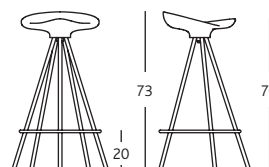

Aluminium

	DIMENSIONS	WEIGHTS
High	51 x 48 x h. 81 cm 20" x 19" x h. 32"	4,2Kg 9,2 lbs
Medium	47 x 43 x h. 71cm 18 1/2" x 17" x h. 28"	3,9Kg 8,6 lbs
Low + wheels	43 x 40 x h. 49 cm 17" x 15 3/4" x h. 19 1/4"	3,2Kg 7 lbs

Wood

	DIMENSIONS	WEIGHTS
High	51 x 48 x h. 83 cm 20" x 19" x h. 32"	5,2Kg 11,5 lbs
Medium	47 x 43 x h. 73 cm 18 1/2" x 17" x h. 28"	4,9Kg 10,8 lbs
Low + wheels	43 x 40 x h. 51 cm 17" x 15 3/4" x h. 20"	4,2Kg 9,2 lbs

PACKAGING

Each stool is individually protected and packed within a cardboard box

	DIMENSIONS	WEIGHTS
High	54 x 52 x h. 86 cm 21 1/4" x 20 1/2" x h. 33 3/4"	8,5 Kg 18,3 lbs
Medium	50 x 46 x h. 78 cm 19 3/4" x 11" x h. 30 3/4"	7,5 Kg 16,5 lbs
Low + wheels	45 x 45 x h. 58 cm 17 3/4" x 17 3/4" x h. 22 3/4"	6 Kg 13,2 lbs

(Individual weights and measurements do not include a pallet.)

Aluminium - High

Wood - High

Aluminium - Medium

Wood -Medium

TESTS

In accordance with UNE EN16139:2013 L2 severe use. "Furniture, strength, durability and safety. Non-domestic seating."