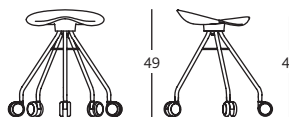

TESTS

In accordance with UNE EN16139:2013 L2 severe use. "Furniture, strength, durability and safety. Non-domestic seating."

CLEANING AND MAINTENANCE

This piece should be cleaned with a damp cloth using just water or a neutral soap. It is recommended that an organic flannel be used. Do not use any alcohol or solvents or any other product containing any of these derivatives. Unsuitable for outdoor use.

Aluminio - Bajo