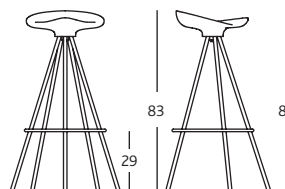

TECHNICAL SPECIFICATION

Jamaica Stool

PEPE CORTÉS
2015

COMPONENTS, MATERIALS and FINISHES

Structure of 5 legs in chromed steel tubes. Available in three different heights. The swivel mechanised system at the base of the seat is made of steel.

Swivel seat in two versions:

- Aluminium: Bright polished cast aluminium AG3 and anodised silver.
- Wood: Solid varnished beech.

Rotation system in aluminum or steel (depending on the seat version) with nylon 6.6 caps.

Wheels are made of polyamide and reinforced with a grey band for hard floors. Load capacity: 35 Kg per wheel.

Standard stool GLIDERS/STOPPERS are made of PE (Polyethylene).

Hardware/tools are in steel.

DIMENSIONS and WEIGHTS

Aluminium

	DIMENSIONS	WEIGHTS
High	51 x 48 x h. 81 cm 20" x 19" x h. 32"	4,2Kg 9,2 lbs
Medium	47 x 43 x h. 71cm 18 1/2" x 17" x h. 28"	3,9Kg 8,6 lbs
Low + wheels	43 x 40 x h. 49 cm 17" x 15 3/4" x h. 19 1/4"	3,2Kg 7 lbs

Wood

	DIMENSIONS	WEIGHTS
High	51 x 48 x h. 83 cm 20" x 19" x h. 32"	5,2Kg 11,5 lbs
Medium	47 x 43 x h. 73 cm 18 1/2" x 17" x h. 28"	4,9Kg 10,8 lbs
Low + wheels	43 x 40 x h. 51 cm 17" x 15 3/4" x h. 20"	4,2Kg 9,2 lbs

PACKAGING

Each stool is individually protected and packed within a cardboard box

	DIMENSIONS	WEIGHTS
High	54 x 52 x h. 86 cm 21 1/4" x 20 1/2" x h. 33 3/4"	8,5 Kg 18,3 lbs
Medium	50 x 46 x h. 78 cm 19 3/4" x 11" x h. 30 3/4"	7,5 Kg 16,5 lbs
Low + wheels	45 x 45 x h. 58 cm 17 3/4" x 17 3/4" x h. 22 3/4"	6 Kg 13,2 lbs

(Individual weights and measurements do not include a pallet.)

Wood - High