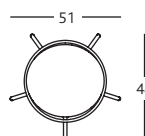

TECHNICAL SPECIFICATION

Jamaica Stool

PEPE CORTÉS
2015

COMPONENTS, MATERIALS and FINISHES

Structure of 5 legs in chromed steel tubes. Available in three different heights. The swivel mechanised system at the base of the seat is made of steel.

Swivel seat in two versions:

- Aluminium: Bright polished cast aluminium AG3 and anodised silver.
- Wood: Solid varnished beech.

Rotation system in aluminum or steel (depending on the seat version) with nylon 6.6 caps.

Wheels are made of polyamide and reinforced with a grey band for hard floors. Load capacity: 35 Kg per wheel.

Standard stool GLIDERS/STOPPERS are made of PE (Polyethylene).

Hardware/tools are in steel.

DIMENSIONS and WEIGHTS

Aluminium

	DIMENSIONS	WEIGHTS
High	51 x 48 x h. 81 cm 20" x 19" x h. 32"	4,2Kg 9,2 lbs
Medium	47 x 43 x h. 71cm 18 1/2" x 17" x h. 28"	3,9Kg 8,6 lbs
Low + wheels	43 x 40 x h. 49 cm 17" x 15 3/4" x h. 19 1/4"	3,2Kg 7 lbs

Wood

	DIMENSIONS	WEIGHTS
High	51 x 48 x h. 83 cm 20" x 19" x h. 32"	5,2Kg 11,5 lbs
Medium	47 x 43 x h. 73 cm 18 1/2" x 17" x h. 28"	4,9Kg 10,8 lbs
Low + wheels	43 x 40 x h. 51 cm 17" x 15 3/4" x h. 20"	4,2Kg 9,2 lbs

PACKAGING

Each stool is individually protected and packed within a cardboard box

	DIMENSIONS	WEIGHTS
High	54 x 52 x h. 86 cm 21 1/4" x 20 1/2" x h. 33 3/4"	8,5 Kg 18,3 lbs
Medium	50 x 46 x h. 78 cm 19 3/4" x 11" x h. 30 3/4"	7,5 Kg 16,5 lbs
Low + wheels	45 x 45 x h. 58 cm 17 3/4" x 17 3/4" x h. 22 3/4"	6 Kg 13,2 lbs

(Individual weights and measurements do not include a pallet.)

Wood - High